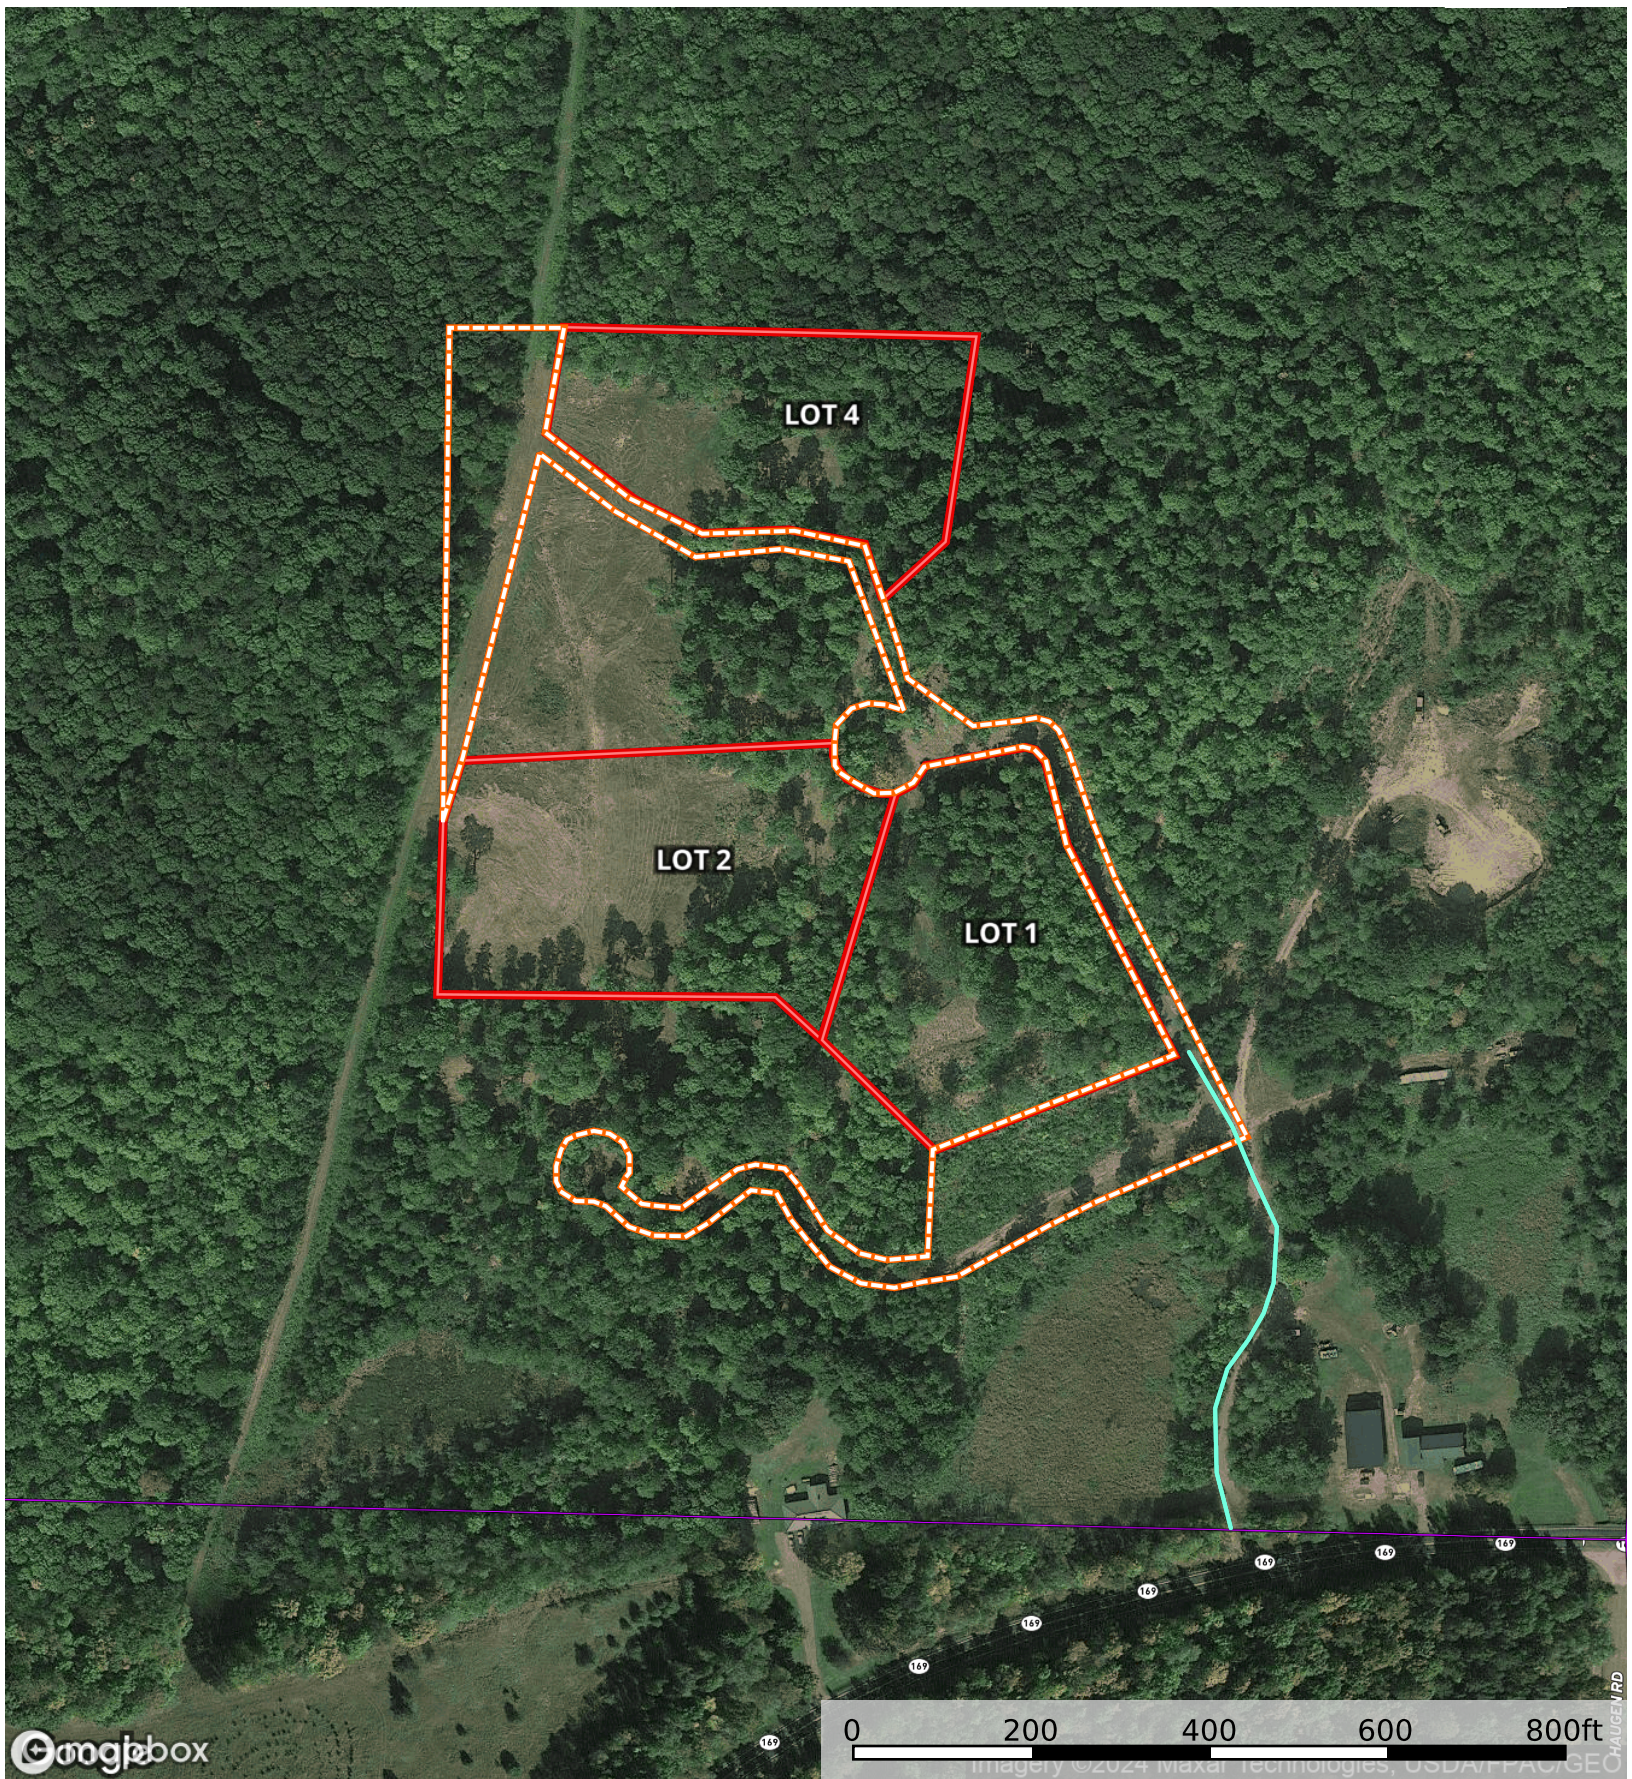

Vahtera Heights  
Wisconsin, AC +/-

imgbox

Common Access Road 1 Outlot 1 Lot 1 Lot 2 Lot 4

Bridget Siler  
P: 7156074411 E1026 State Rd 170

id. The information contained herein was obtained from sources deemed to be reliable. Land id™ Services makes no warranties or guarantees as to the completeness or accuracy thereof.